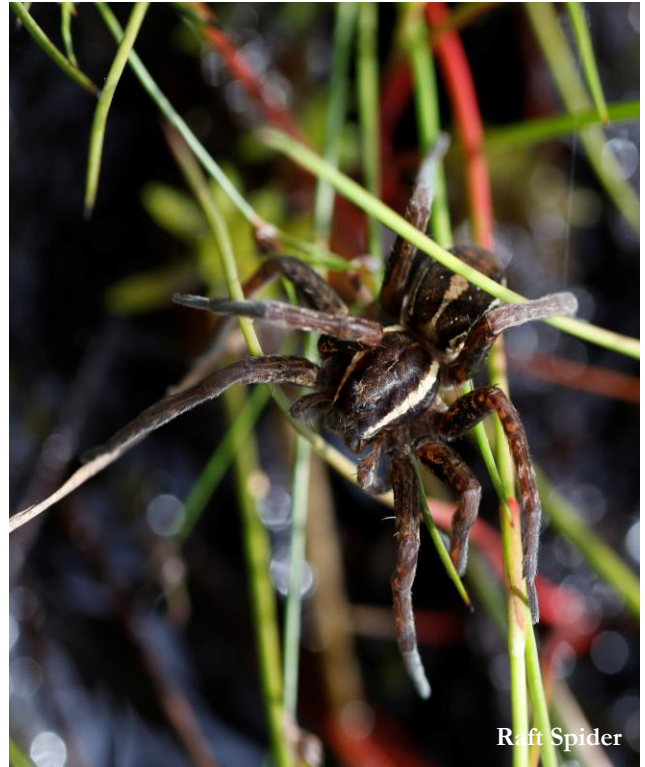

Ashdown Forest (Day Trip)

Naturetrek Tour Report

July 2020

Honey-buzzard

Black Darter

Photo compiled by Matt Eade

Naturetrek

Mingledown Barn

W: www.naturetrek.co.uk

Brilliant Emerald

Raft Spider

Golden-ringed Dragonfly

Goshawk

Ashdown Forest